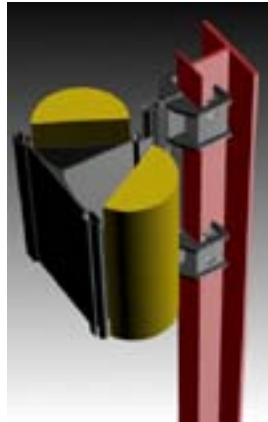

TIDAL COMPENSATOR

4 Wheel Tide Riser

4 WHEEL TIDE RISER (PICTURED)
RISES AND FALLS ON ANY 4" OR 6"
I-BEAM WITH THE TIDE.

8 WHEEL TIDE RISER
RISES AND FALLS ON ANY 4" I-BEAM
WITH THE TIDE.
WILL NOT WORK WITH 6" I-BEAM.