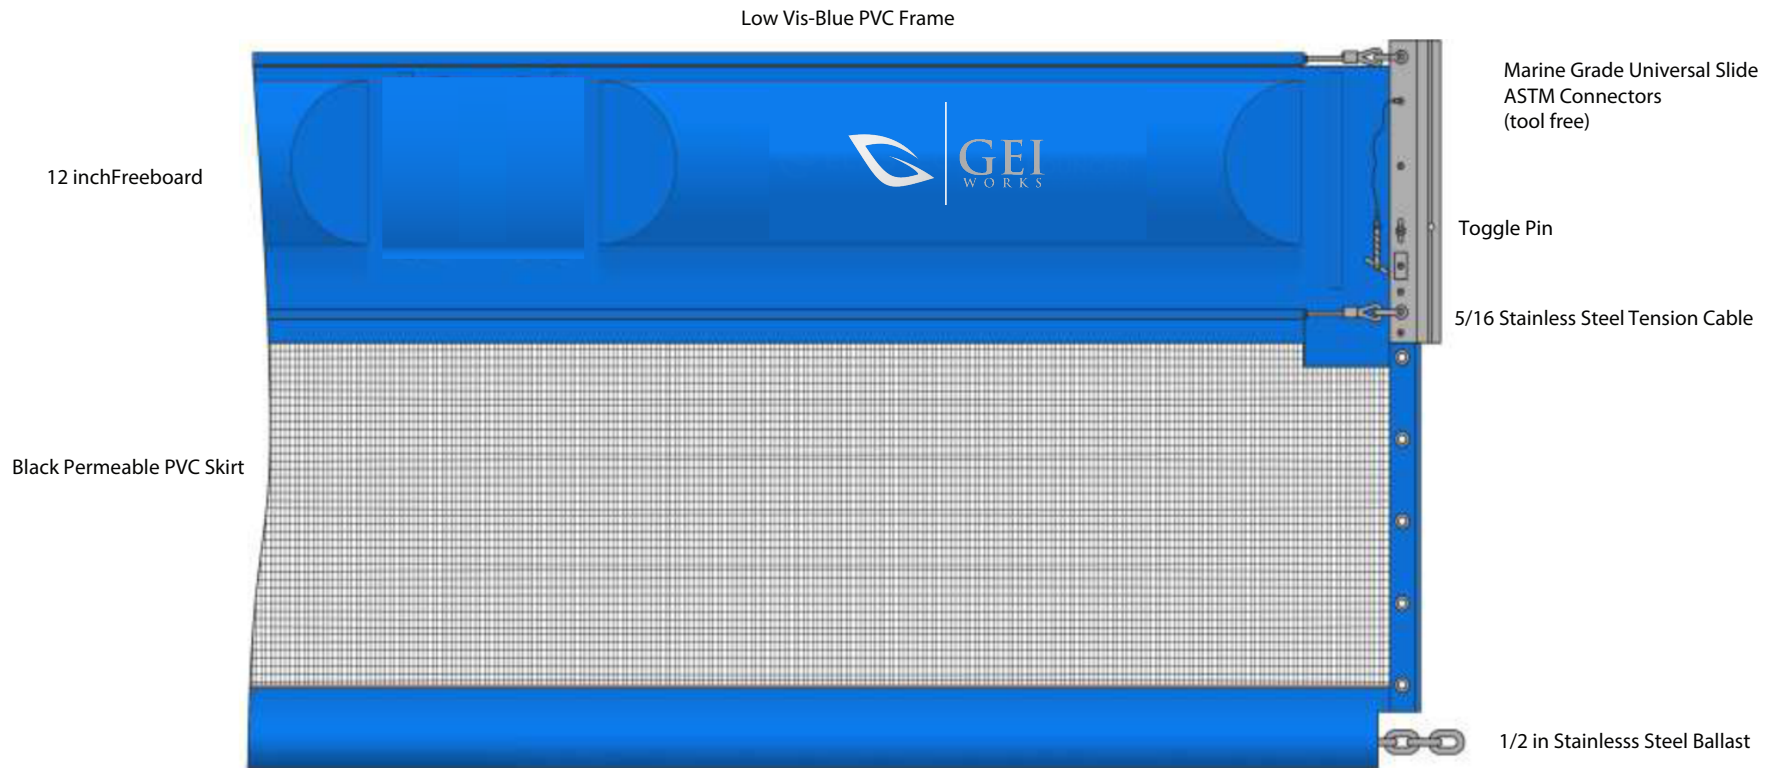

Sargassum Containment Boom

	GEI WORKS	Sargassum Containment www.GEIWorks.com		
	Sargassum Containment Boom Offshore Conditions			
Scale:	Drawing:	Revision:	Date:	By:
Not to Scale	7410-1			

Drawing for illustrative purposes only. Not to scale.
Copyright © GEI Works, Inc. 2018