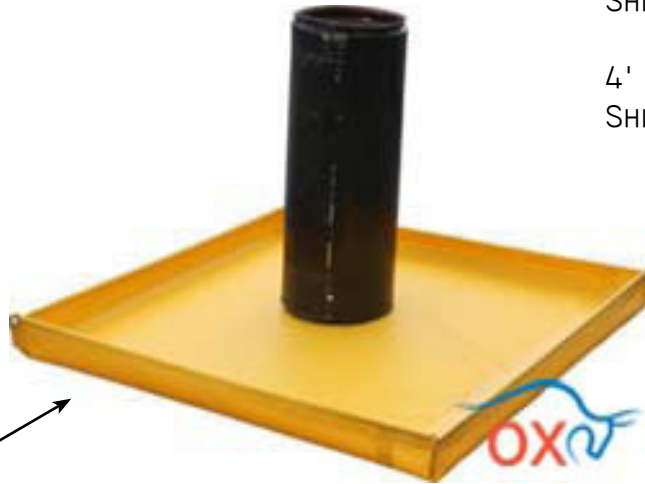

FLEXIBLE FIBERGLASS ROD FRAME

2' x 2' x 4" MATERIAL: 22 OZ. WEIGHT: 5 LBS  
SHIPPING DIMENSIONS: 26" x 4" x 4"

3' x 3' x 4" MATERIAL: 22 OZ. WEIGHT: 6 LBS  
SHIPPING DIMENSIONS: 38" x 4" x 4"

4' x 4' x 4" MATERIAL: 22 OZ. WEIGHT: 7 LBS  
SHIPPING DIMENSIONS: 50" x 4" x 4"

22 OZ. PVC LINER

	<b>GEI</b> WORKS	772.646.0597 www.GEIWorks.com		
<b>OX Mini Spill Basin</b>				
Scale:	Drawing:	Revision:	Date:	By: