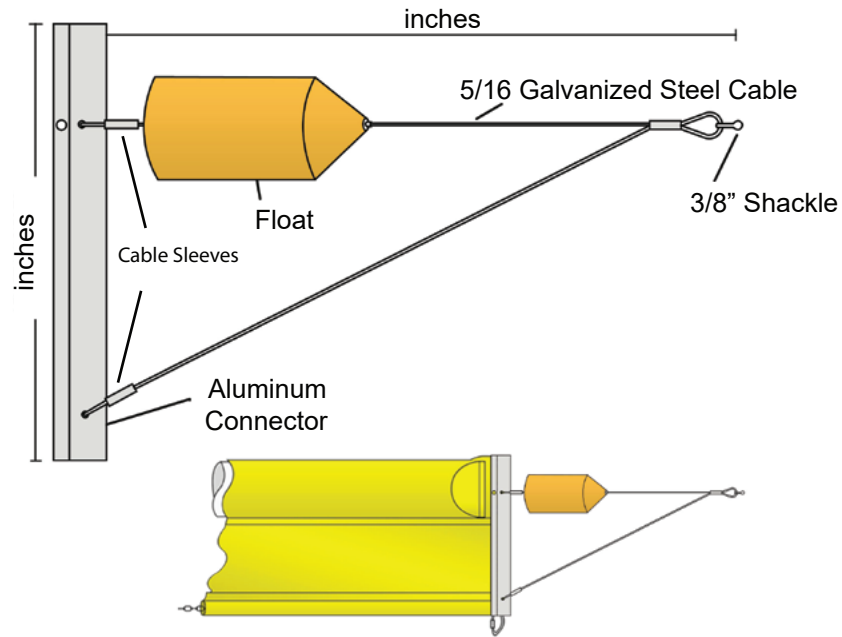

END CONNECTOR

GEI
WORKS

772.646.0597
www.GEIWorks.com

TOW BRIDLE

Drawing for Illustrative purposes only. Not to scale. © 2018 Copyright GEI Works, Inc.

Scale:

Drawing:

Revision: